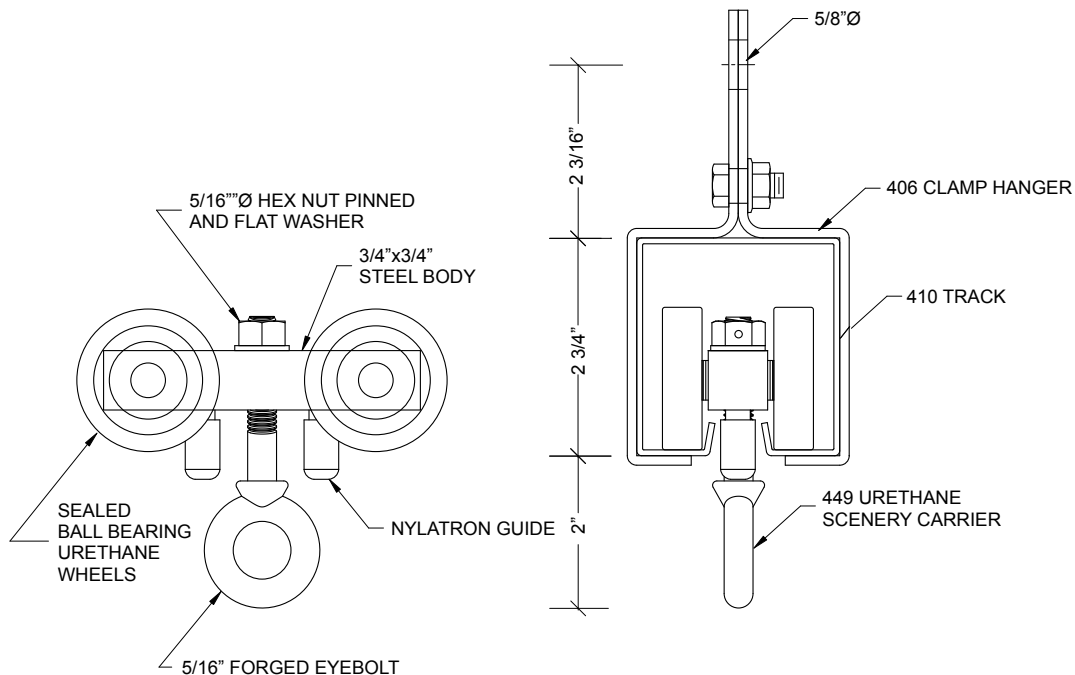

Scenery Carriers

H & H Specialties has developed two quieter scenery carriers. These scenery carriers are designed to be used with our 400 Series Heavy Duty Stage Track. Equipped with special urethane-tired sealed ball bearing wheels, they have been load-tested for over one million revolutions, equivalent to over 85 miles of travel with miles of life remaining!

No. 449 Urethane Scenery Carrier with Eye

4 urethane-tired sealed ball bearing wheels riveted to machined steel body for use with No. 410S or 410A track. Carrier provided with two Nylatron bearings to keep the unit centered in the track assembly. 5/16" forged eyebolt swivels in body and provides attachment point for scenery.

Working Load Limit: 200#

2203 Edwards Avenue
P.O. Box 9327
South El Monte CA 91733

manufacturer of stage equipment
www.hhspecialties.com

(626) 575-0776
(800) 221-9995
Fax (626) 575-3004